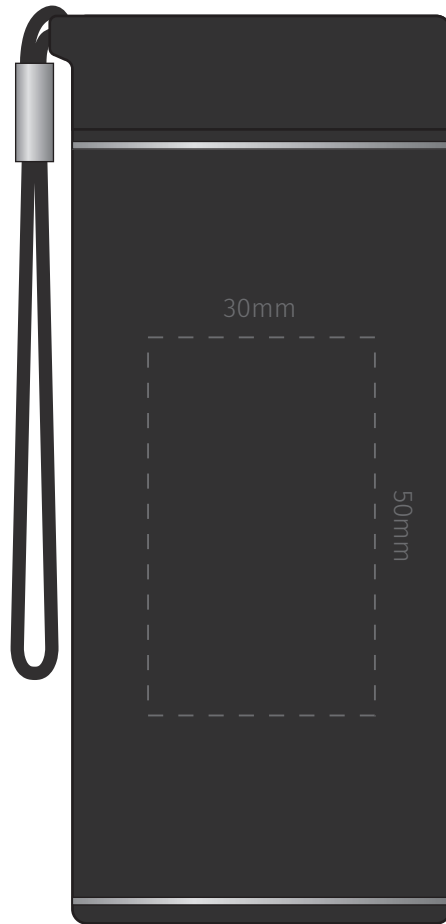

TEMPLATE:
■ THUNDERHIVE EARBUDS

Item shown at 100% actual size when viewed on A4 paper

BRANDING - Pad print

Max branding area 30 x 50mm

TEMPLATE:
■ THUNDERHIVE EARBUDS

Item shown at 100% actual size when viewed on A4 paper

BRANDING - Engrave

Max branding area 30 x 80mm