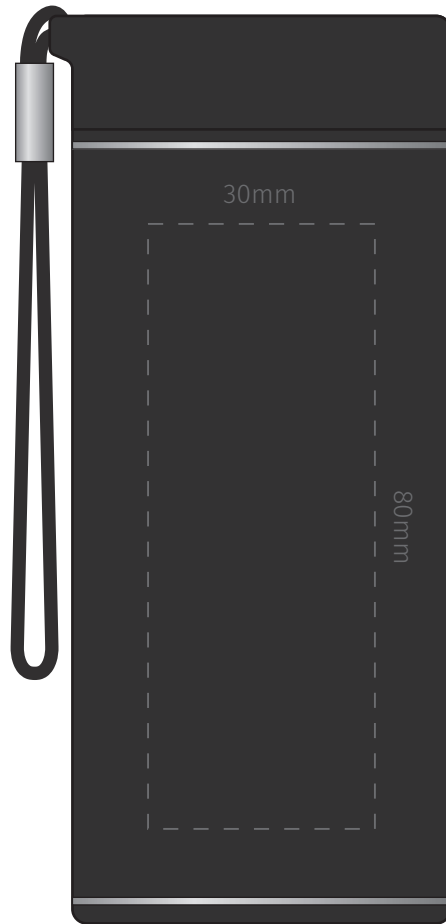

TEMPLATE:
■ THUNDERHIVE EARBUDS

Item shown at 100% actual size when viewed on A4 paper

BRANDING - Pad print

Max branding area 30 x 50mm

TEMPLATE:
■ THUNDERHIVE EARBUDS

Item shown at 100% actual size when viewed on A4 paper

BRANDING - Engrave

Max branding area 30 x 80mm